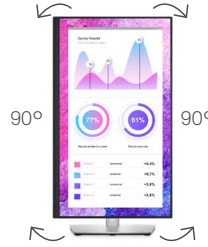

Documentation

- Quick Setup Guide
- Safety and regulatory information

Adjustability and connectivity

DELL 24 MONITOR | P2422H

Easily adjust the panel to your preferred viewing position.

Back view -
Cable management slot

Tilt and height adjustable

Pivot

Swivel

Connectivity

- | | | |
|----------------------|-----------------|---|
| 1 Security-lock slot | 4 Stand lock | 7 USB 3.0 upstream port |
| 2 Power connector | 5 DisplayPort | 8 SuperSpeed USB 5Gbps (USB3.2 Gen1) Type-A downstream port (4) |
| 3 HDMI port | 6 VGA connector | |