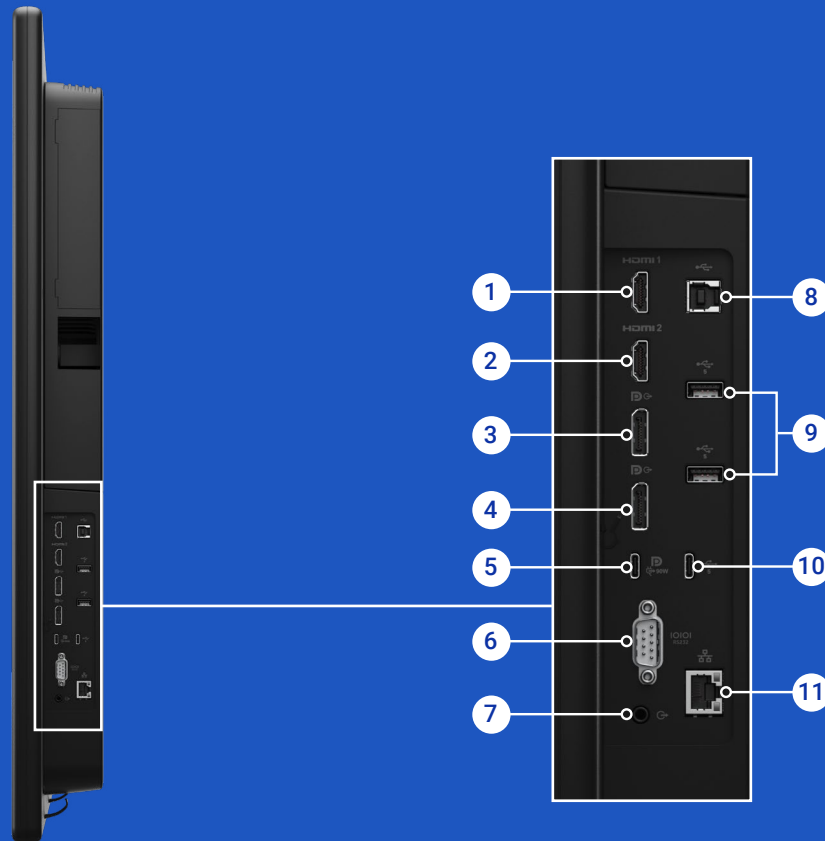

Chief Large Fusion LSA1U Fixed Wall Display Mount

This robust mount with quick installation features secures heavy displays to protect user investments. Plumb adjustment helps vertically align the display.

Logitech MeetUp Conference Camera

This all-in-one HD conference camera features a compact design, extra-wide field of view, motorized wide-angle lens and integrated beamforming audio specifically designed for small rooms. RightSight technology automatically adjusts camera position and zoom so everyone can be seen.

Ports & Slots

- 1** HDMI 1
- 2** HDMI 2
- 3** DisplayPort (In)
- 4** DisplayPort (Out)
- 5** USB 3.2 Gen1 Type-C upstream (Alt mode with DP 1.4, up to 90W PD)
- 6** RS232

- 7** Audio line-out
- 8** USB 3.2 Gen1 Type-B (5Gbps) upstream
- 9** USB 3.2 Gen1 Type-A (5Gbps) downstream (2)
- 10** USB 3.2 Gen1 Type-C (5Gbps) downstream (up to 15W PD)
- 11** RJ45