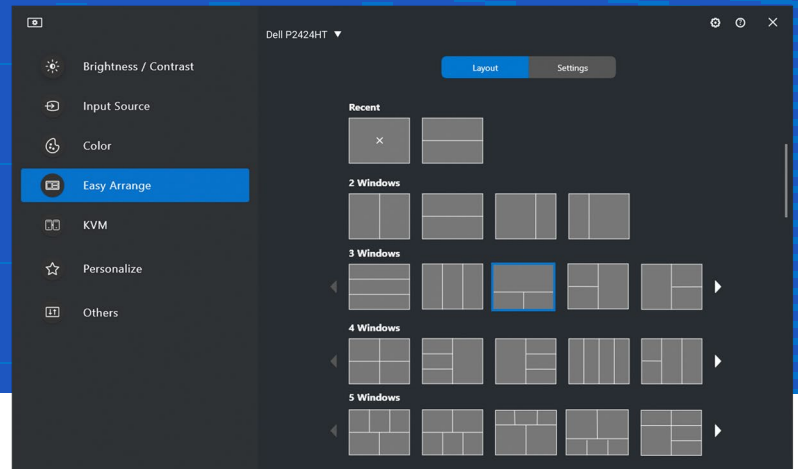

Dell Display Manager

Improved multitasking

Organize your screen with Easy Arrange and save profiles with Easy Arrange Memory.

Customization

Quickly access your favorite features and functions with the menu launcher and hot keys.

Manageability

Manage your fleet of monitors with features that are automatic, comprehensive and compatible with several tools.¹

Compatibility

Dell Display Manager is compatible with Windows operating systems only. For macOS®, please download the Dell Display and Peripheral Manager software.

[Download Dell Display Manager](#)

¹ Tools including SCCM/InTune and Command Line Interface scripts.