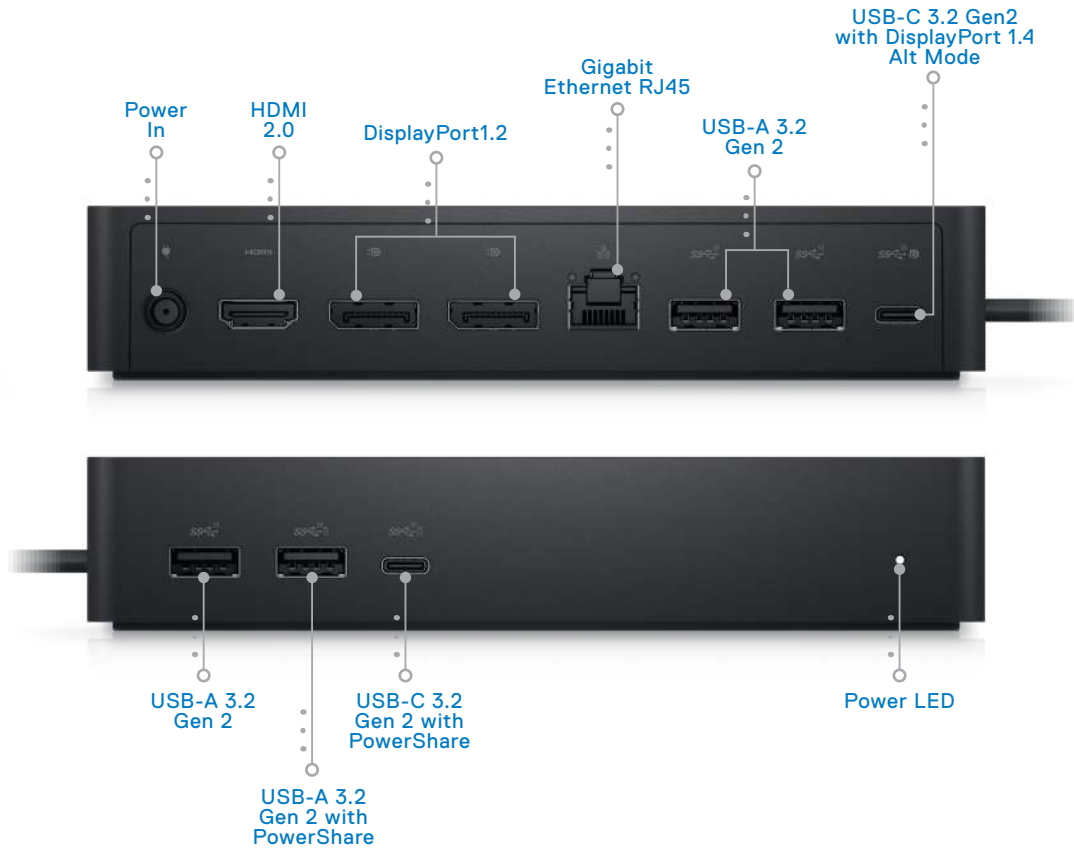

Uncompromised Productivity

Create a productive environment with enhanced flexibility with the highest number of ports on a universal dock¹. Connect multiple devices and displays with 4 x USB-A ports, 2 x USB-C ports and 4 video ports.

Intelligent Management

Intelligent management capabilities make it easier to deploy, manage and upgrade the docks in your environment. Streamline the deployment and management of all the docks with a single firmware.

DELL UNIVERSAL DOCK – UD22

Limitless compatibility.

The ultimate universal dock for any USB-C notebook, with fast charging, highest number of display support¹, and the highest number of ports¹, it allows you to create your workspace the way you like it.

...
Highest number of display support:
With the ability to connect up to 4 4K displays, users can multitask and maximize their productivity.

...
Highest number of ports:
With more ports than other universal docks, get enhanced flexibility to connect to multiple devices and displays to create the workstation for your requirements.